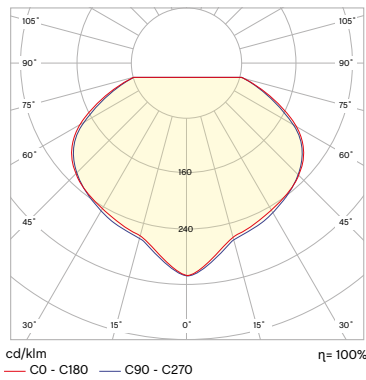

* Bulb included in the packaging.

TEST SPECIFICATIONS*

OPAQUE SHADE (SOFT BLACK, OLIVE & DUSTY RED)

FLUX (LUMENS)	CCT (KELVIN)	CRI (1-100)
85lm	2900K, warm white	75

TRANSCULENT SHADE (CREAM WHITE, OCEAN GREEN, SKY BLUE)

LUX (LUMENS)	CCT (KELVIN)	CRI (1-100)
155lm	2900K, warm white	75

*Photometrics and the specification shown is taken using the included LED bulb fitted in the production luminaire.

PHOTOMETRICS

Opaque shade