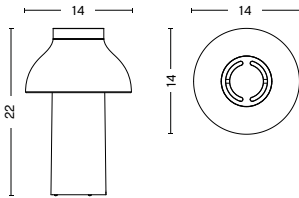

DIMENSIONS

WIDTH / 14 CM / 5.5"

DEPTH / 14 CM / 5.5"

HEIGHT / 22 CM / 8.7"

MATERIALS

LAMP BODY

Injection moulded ABS, with a translucent PP diffuser.

LAMP SHADE