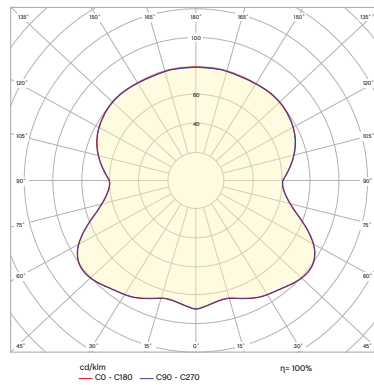

Translucent shade