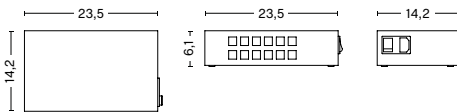

OPTIONS

A USB charging station able to charge 24 PC Portable lamps simultaneously.

Designed for settings where multiple PC Portable lamps are used on a regular basis.